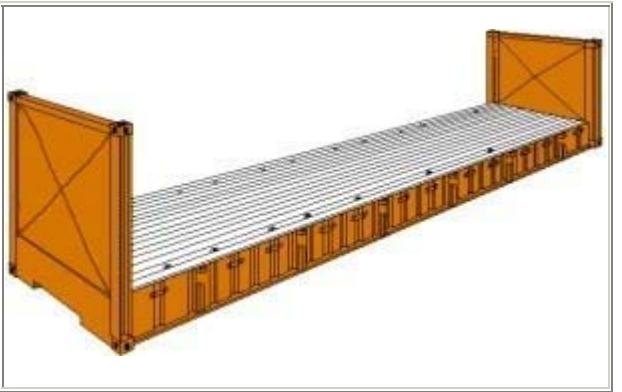

STANDARD AND HIGH CUBE CONTAINER:

Standard 20'							
Inside Length	Inside Width	Inside Height	Door Width	Door Height	Capacity	Tare Weight	Maxi Cargo
19'4"	7'8"	7'10"	7'8"	7'6"	1,172CuFt	4,916lbs	47,900lbs
5.900m	2.350m	2.393m	2.342m	2.280m	33.2CBM	2,230Kg	21,770Kg
Standard 40'							
Inside Length	Inside Width	Inside Height	Door Width	Door Height	Capacity	Tare Weight	Maxi Cargo
39'5"	7'8"	7'10"	7'8"	7'6"	2,390CuFt	8,160lbs	59,040lbs
12.036m	2.350m	2.392m	2.340m	2.280m	67.7CBM	3,700Kg	26,780Kg
High Cube 40'							
Inside Length	Inside Width	Inside Height	Door Width	Door Height	Capacity	Tare Weight	Maxi Cargo
39'5"	7'8"	8'10"	7'8"	8'5"	2,694CuFt	8,750lbs	58,450lbs
12.036m	2.350m	2.697m	2.338m	2.338m	76.3CBM	3,970Kg	26,510Kg

OPEN TOP CONTAINERS:

Opentop 20'							
Inside Length	Inside Width	Inside Height	Door Width	Door Height	Capacity	Tare Weight	Maxi Cargo
19'4"	7'7"	7'8"	7'6"	7'2"	1,136CuFt	5,280lbs	47,620lbs
5.894m	2.311m	2.354m	2.286m	2.184m	32.23CBM	2,400Kg	21,600Kg
Opentop 40'							
Inside Length	Inside Width	Inside Height	Door Width	Door Height	Capacity	Tare Weight	Maxi Cargo
39'5"	7'8"	7'8"	7'8"	7'5"	2,350CuFt	8,490lbs	58,710lbs
12.028m	2.350m	2.345m	2.341m	2.274m	65.5CBM	3,850Kg	26,630Kg

FLATRACK CONTAINERS:

Flatrack 20'							
Inside Length	Inside Width	Inside Height	Door Width	Door Height	Capacity	Tare Weight	Maxi Cargo
18'5"	7'3"	7'4"	-	-	-	5,578lbs	47,333lbs
5.620m	2.200m	2.233m	-	-	-	2,530Kg	21,470Kg
Flatrack 40'							
Inside Length	Inside Width	Inside Height	Door Width	Door Height	Capacity	Tare Weight	Maxi Cargo
39'7"	6'10"	6'5"	-	-	-	12,081lbs	85,800lbs
12.080m	2.438m	2.103m	-	-	-	5,480Kg	39,000Kg